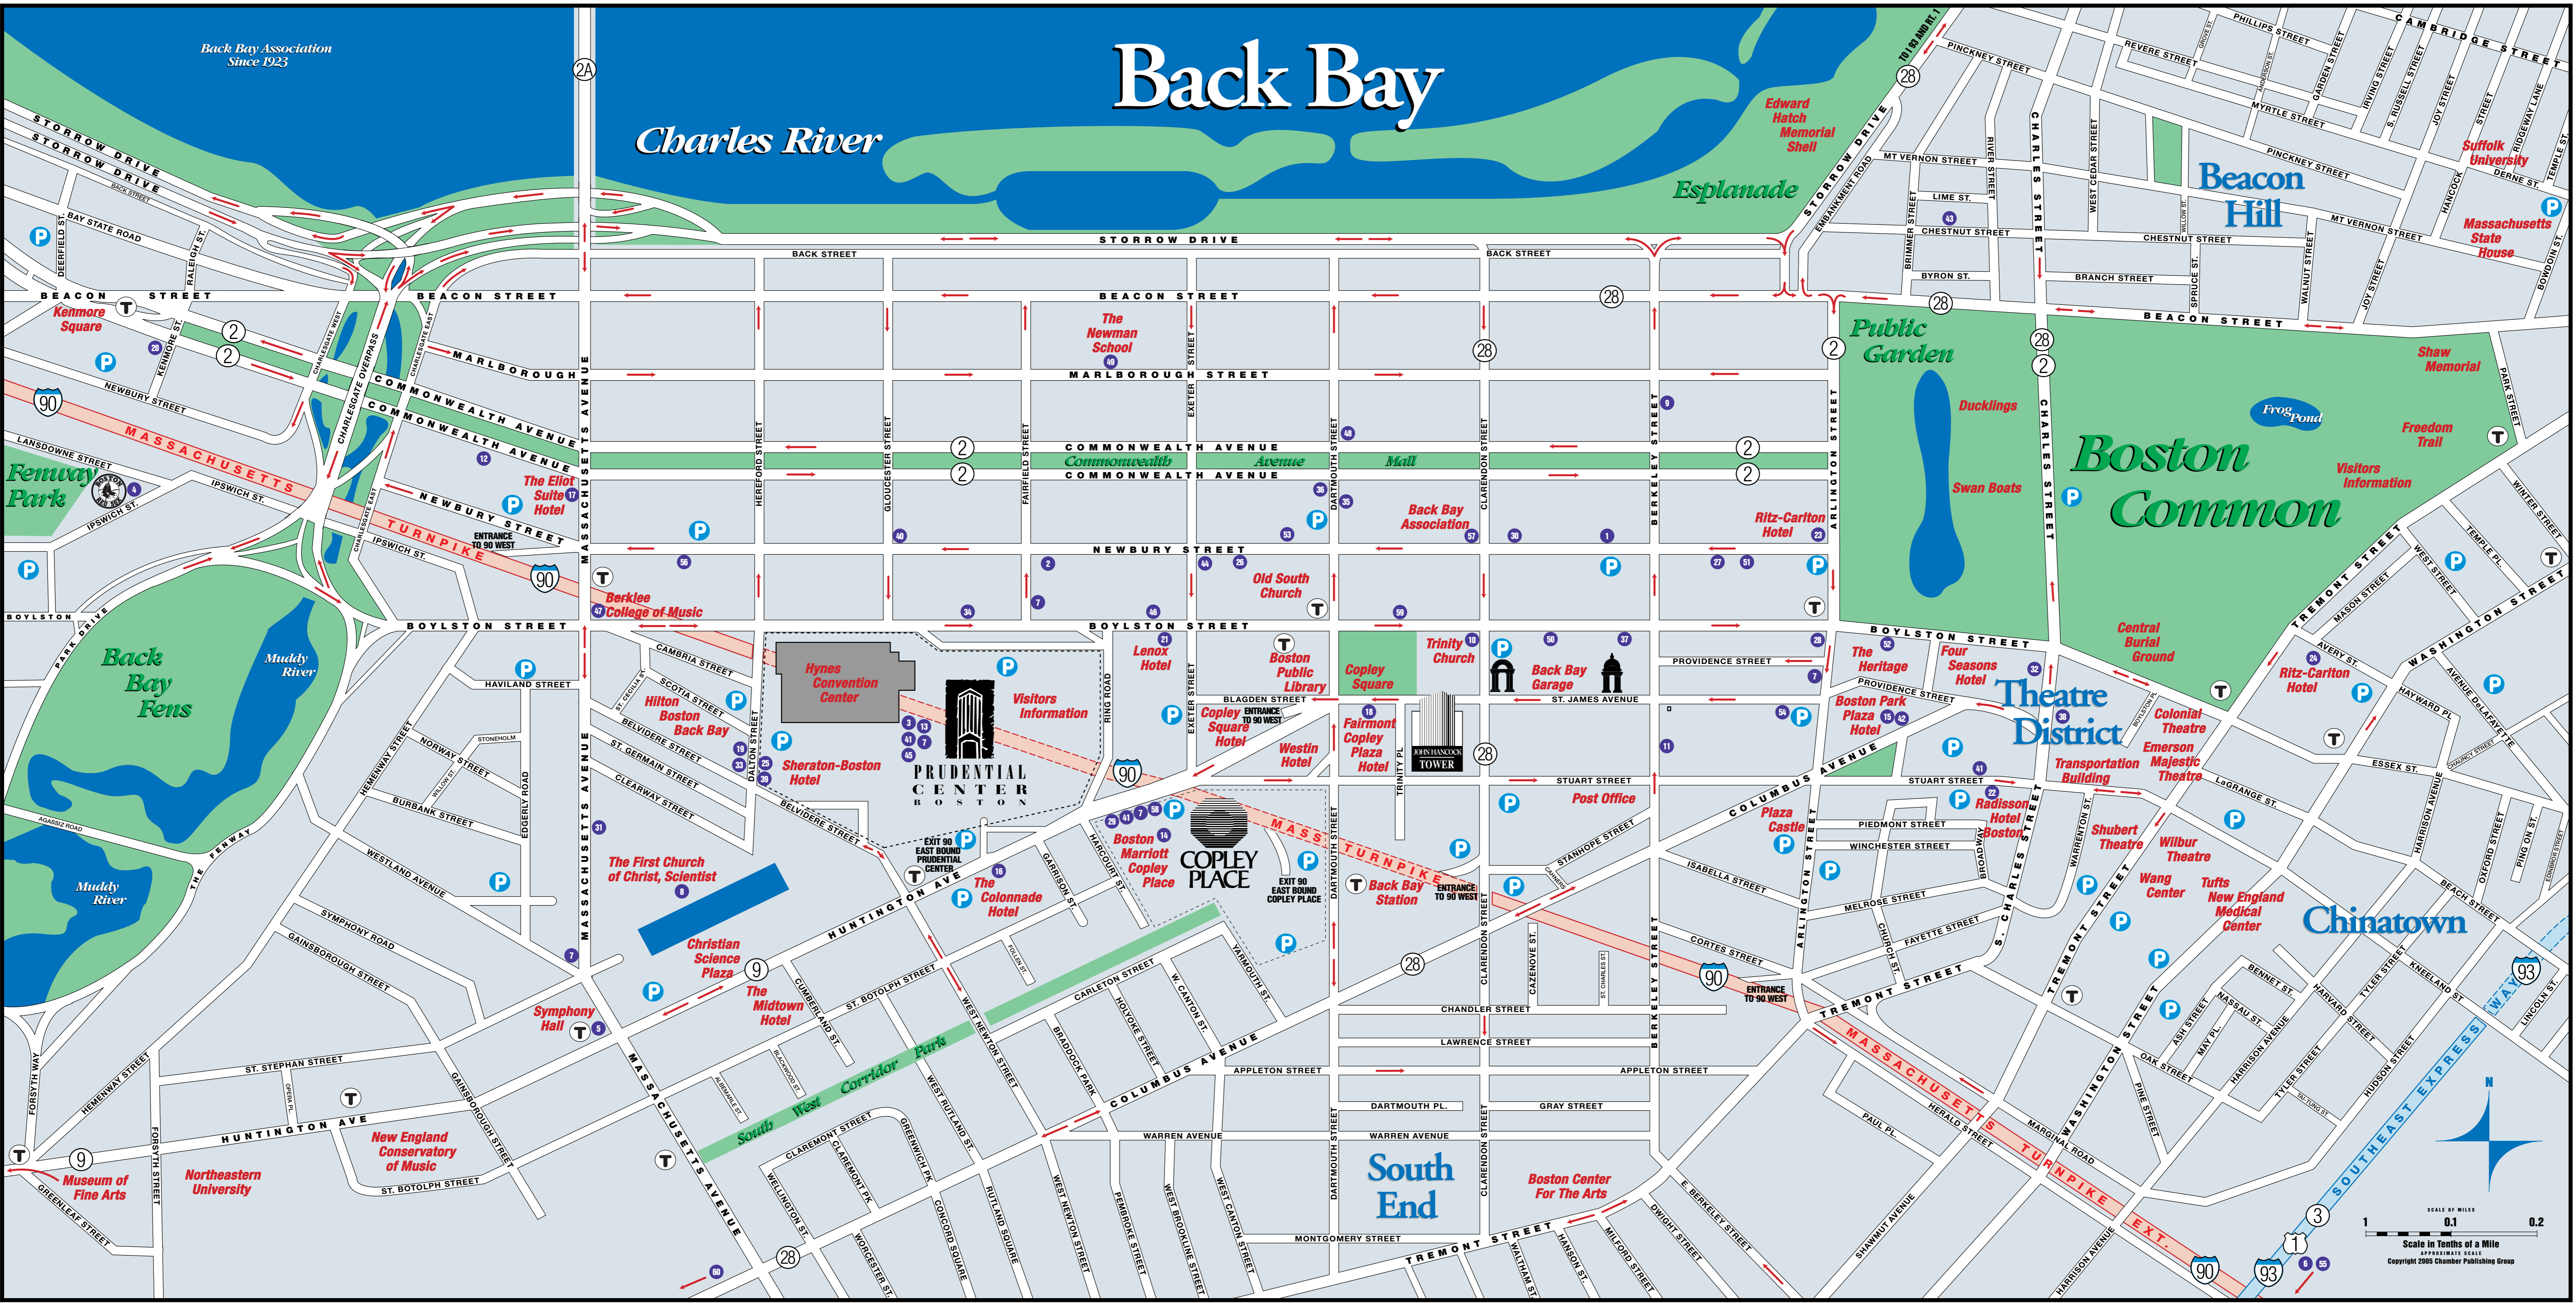

Back Bay Association
Since 1923

Back Bay

Charles River

Esplanade

Beacon Hill

Public Garden

Boston Common

Theatre District

Chinatown

South End

SCALE OF MILES
1 0.1 0.2
Scale in Tenths of a Mile
APPROXIMATE SCALE
Copyright 2005 Chamber Publishing Group